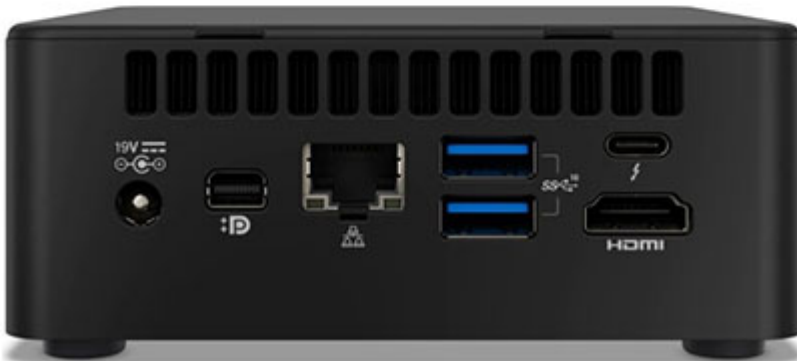

549.00 EUR

incl. 19% VAT, plus [shipping](#)

- 4x 1,2GHz, 4,20GHz Turbo !
- 4 Cores / 8 Threats !
- 12-28W TDP !
- Thunderbolt !

- Typ / Chipset: Mini-PC / System-on-Chip (SoC)
- >CPU: Intel Core i5-1135G7, 4C/8T, 1.20-4.70GHz, 12MB+5MB Cache, 12-28W TDP, Codename "Tiger Lake-UP3" (Willow Cove, 10nm SuperFin)
- 2x DDR4 SO-DIMM, dual PC4-25600S/■DDR4-3200, max. 64GB (UDIMM)
- 1x SATA 6Gb/■s, 1x M.2/■M-Key (PCIe 4.0 x4/■SATA, 2280)
- Extension Slot internal: 1x 2.5", 7mm
- Grphics: Intel Iris Xe Graphics (iGPU), 80EU/640SP, 1.30GHz, Codename "Tiger Lake GT2" (Gen12 Xe)
- Connectors: 1x HDMI 2.0b, 1x Mini DisplayPort 1.4, 3x USB-A 3.1, 2x Thunderbolt 3, 1x 2.5GBase-T (Intel I225-V), 1x Klinke, 1x DC-In
- Wi-Fi 6 (WLAN 802.11a/■b/■g/■n/■ac/■ax, 2x2, Intel AX201), Bluetooth 5.2
- SD-Card (UHS-II) Reader
- Power supply external, 1x DC-In (120W/■19V)
- VESA-Mount: 75x75/■100x100 (included)
- Dimmensions (BxHxT): 117x51x112mm
- Volumen: 0.7l
- Special features: Infrared-Sensor, SecureLock (Kensington), 4x Display Support, integrated Microfonarray (Support for Voiceassistant: Amazon Alexa)

Powercord not included!